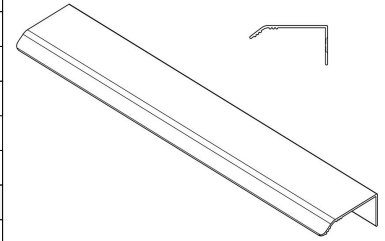

MODEL	0117 CURVE						
REFERENCE	0117032L31						
CUSTOMER REFERENCE							
DESCRIPTION	CURVE - CC32L45mm brushed grey handle						
	CURVE - Tirador gris cepillado CC32L45mm						
MATERIAL	ALUMINIUM						
FINISH	BRUSHED GREY						
LENGTH	45,00	WIDTH	17,00	HEIGHT	36,00	DIAMETER	0,00
UNIT WEIGHT	NET	0.005 kg		GROSS	0.0138 kg		
HOLES	TYPE		NUMBER OF HOLES		CC DISTANCE		
	ø5.2		2		32 mm		
COMPONENTS							
REFERENCES	UNITS		REFERENCES		UNITS		

PACKAGING	VIEFE STAND								
LABEL				BOX					
EAN 13		EAN 14			INNER BOX	OUTER BOX			
BARCODE	8436531788209	BARCODE	18436531788206	PIECES	25	200			
POSITION	POLYBAG	POSITION	INNER BOX	DIMENSIONS	21x12x5,5cm	25,5x22,5x24cm			
				GROSS WEIGHT	0.345 kg	2.96 kg			
				SCREWS					
				TYPE				SPECIAL 15x3.5 BLACK	
				UNITS				2	

CONTROL POINTS AND REQUIREMENTS
<ul style="list-style-type: none"> - The handles have passed the salty spray test, DIN EN ISO 9227 (5% saline solution/48 hours). Test procedure "Neutral Salt Spray Test" (NSS). - Dimensions according to drawing. - Color finish according color samples signed by VIEFE.