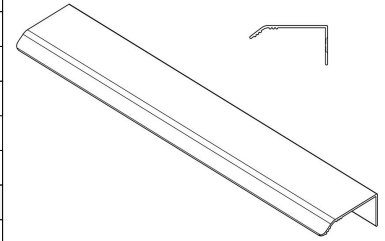

MODEL	0117 CURVE						
REFERENCE	0117128L31						
CUSTOMER REFERENCE							
DESCRIPTION	CURVE - CC128L200mm brushed grey hdle						
	CURVE - Tirador gris cepillado CC128L200mm						
MATERIAL	ALUMINIUM						
FINISH	BRUSHED GREY						
LENGTH	200,00	WIDTH	17,00	HEIGHT	36,00	DIAMETER	0,00
UNIT WEIGHT	NET	0.035 kg		GROSS	0.0474 kg		
HOLES	TYPE		NUMBER OF HOLES		CC DISTANCE		
	ø5.2		2		128 mm		
COMPONENTS							
REFERENCES	UNITS		REFERENCES		UNITS		

PACKAGING		VIEFE STAND									
LABEL				BOX							
EAN 13		EAN 14			INNER BOX	OUTER BOX					
BARCODE	8436531788216	BARCODE	18436531788213	PIECES	25	200					
POSITION	POLYBAG	POSITION	INNER BOX	DIMENSIONS	27x21x5,5cm	44x28,5x25cm					
				GROSS WEIGHT	1.185 kg	9.68 kg					
				SCREWS							
				TYPE				SPECIAL 15x3.5 BLACK			
				UNITS				2			

CONTROL POINTS AND REQUIREMENTS
<ul style="list-style-type: none"> - The handles have passed the salty spray test, DIN EN ISO 9227 (5% saline solution/48 hours). Test procedure "Neutral Salt Spray Test" (NSS). - Dimensions according to drawing. - Color finish according color samples signed by VIEFE.