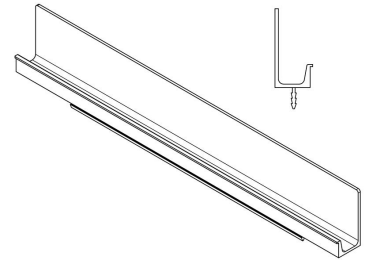

MODEL	0127 JEY						
REFERENCE	01271197L618						
CUSTOMER REFERENCE							
DESCRIPTION	JEY - L1197mm brushed brass cava profile handle						
	JEY - Tirador latón cava cepillado 1197mm						
MATERIAL	ALUMINIUM						
FINISH	BRUSHED BRASS CAVA						
LENGTH	1197,00	WIDTH	37,00	HEIGHT	17,70	DIAMETER	0,00
UNIT WEIGHT	NET	0.38 kg		GROSS	0.4178 kg		
HOLES	TYPE		NUMBER OF HOLES		CC DISTANCE		
			0		- mm		
COMPONENTS							
REFERENCES	UNITS		REFERENCES		UNITS		

PACKAGING	VIEFE STAND								
LABEL				BOX					
EAN 13		EAN 14			INNER BOX	OUTER BOX			
BARCODE	8436531802226	BARCODE	18436531802223	PIECES	5	30			
POSITION	POLYBAG	POSITION	INNER BOX	DIMENSIONS	125x9x6cm	127x29x14cm			
				GROSS WEIGHT	2.089 kg	12.734 kg			
				SCREWS					
				TYPE					
				UNITS			-		

CONTROL POINTS AND REQUIREMENTS
<ul style="list-style-type: none"> - The handles have passed the salty spray test, DIN EN ISO 9227 (5% saline solution/48 hours). Test procedure "Neutral Salt Spray Test" (NSS). - Dimensions according to drawing. - Color finish according color samples signed by VIEFE.