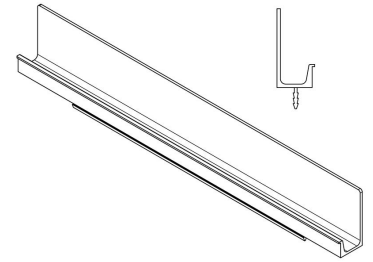

MODEL	0127 JEY						
REFERENCE	0127147LM1						
CUSTOMER REFERENCE							
DESCRIPTION	JEY - L147mm white profile handle						
	JEY - Tirador perfil blanco 147mm						
MATERIAL	ALUMINIUM						
FINISH	MATT WHITE						
LENGTH	147,00	WIDTH	37,00	HEIGHT	17,70	DIAMETER	0,00
UNIT WEIGHT	NET	0.045 kg		GROSS	0.063 kg		
HOLES	TYPE		NUMBER OF HOLES		CC DISTANCE		
	-		0		- mm		
COMPONENTS							
REFERENCES	UNITS		REFERENCES		UNITS		

PACKAGING	VIEFE STAND								
LABEL				BOX					
EAN 13		EAN 14			INNER BOX	OUTER BOX			
BARCODE	8436531786212	BARCODE	18436531786219	PIECES	15	30			
POSITION	POLYBAG	POSITION	INNER BOX	DIMENSIONS	9,5x9,5x24,5cm	10x20x25cm			
				GROSS WEIGHT	0.945 kg	2.09 kg			
				SCREWS					
				TYPE		-			
				UNITS		-			

CONTROL POINTS AND REQUIREMENTS
<ul style="list-style-type: none"> - The handles have passed the salty spray test, DIN EN ISO 9227 (5% saline solution/48 hours). Test procedure "Neutral Salt Spray Test" (NSS). - Dimensions according to drawing. - Color finish according color samples signed by VIEFE.