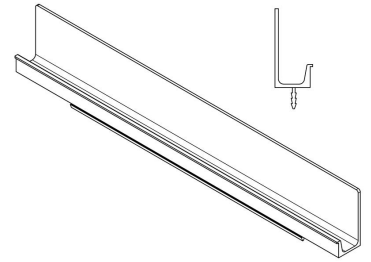

MODEL	0127 JEY						
REFERENCE	0127247L618						
CUSTOMER REFERENCE							
DESCRIPTION	JEY - L247mm brushed brass cava profile handle						
	JEY - Tirador latón cava cepillado 247mm						
MATERIAL	ALUMINIUM						
FINISH	BRUSHED BRASS CAVA						
LENGTH	247,00	WIDTH	37,00	HEIGHT	17,70	DIAMETER	0,00
UNIT WEIGHT	NET	0.075 kg		GROSS	0.0906 kg		
HOLES	TYPE		NUMBER OF HOLES		CC DISTANCE		
			0		- mm		
COMPONENTS							
REFERENCES	UNITS		REFERENCES		UNITS		

PACKAGING		VIEFE STAND									
LABEL				BOX							
EAN 13		EAN 14				INNER BOX	OUTER BOX				
BARCODE	8436531802257	BARCODE	18436531802254		PIECES	15	60				
POSITION	POLYBAG	POSITION	INNER BOX		DIMENSIONS	35x21x6cm	37x22x27cm				
					GROSS WEIGHT	1.359 kg	5.636 kg				
					SCREWS						
					TYPE						
					UNITS					-	

CONTROL POINTS AND REQUIREMENTS
<ul style="list-style-type: none"> - The handles have passed the salty spray test, DIN EN ISO 9227 (5% saline solution/48 hours). Test procedure "Neutral Salt Spray Test" (NSS). - Dimensions according to drawing. - Color finish according color samples signed by VIEFE.