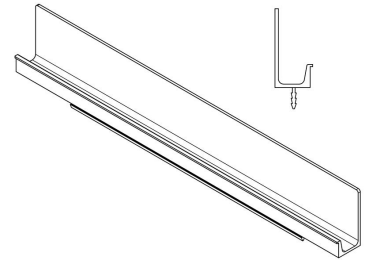

MODEL	0127 JEY						
REFERENCE	0127247LM1						
CUSTOMER REFERENCE							
DESCRIPTION	JEY - L247mm white profile handle						
	JEY - Tirador perfil blanco 247mm						
MATERIAL	ALUMINIUM						
FINISH	MATT WHITE						
LENGTH	247,00	WIDTH	37,00	HEIGHT	17,70	DIAMETER	0,00
UNIT WEIGHT	NET	0.075 kg		GROSS	0.091 kg		
HOLES	TYPE		NUMBER OF HOLES		CC DISTANCE		
	-		0		- mm		
<b>COMPONENTS</b>							
REFERENCES	UNITS		REFERENCES		UNITS		

PACKAGING	VIEFE STAND								
LABEL				BOX					
EAN 13		EAN 14			INNER BOX	OUTER BOX			
BARCODE	8436531786236	BARCODE	18436531786233	PIECES	15	30			
POSITION	POLYBAG	POSITION	INNER BOX	DIMENSIONS	9,5x9,5x29,5cm	10x20x30cm			
				GROSS WEIGHT	1.365 kg	2.93 kg			
				<b>SCREWS</b>					
				TYPE		-			
				UNITS		-			

CONTROL POINTS AND REQUIREMENTS
<ul style="list-style-type: none"> <li>- The handles have passed the salty spray test, DIN EN ISO 9227 (5% saline solution/48 hours). Test procedure "Neutral Salt Spray Test" (NSS).</li> <li>- Dimensions according to drawing.</li> <li>- Color finish according color samples signed by VIEFE.</li> </ul>