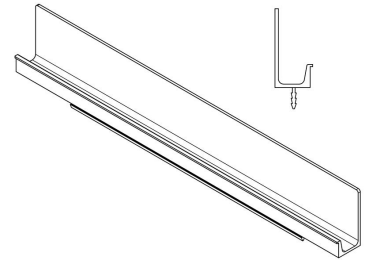

MODEL	0127 JEY						
REFERENCE	0127297L24						
CUSTOMER REFERENCE							
DESCRIPTION	JEY - L297mm SST look profile handle						
	JEY - Tirador inox look 297mm						
MATERIAL	ALUMINIUM						
FINISH	STAINLESS STEEL LOOK						
LENGTH	297,00	WIDTH	37,00	HEIGHT	17,70	DIAMETER	0,00
UNIT WEIGHT	NET	0.09 kg		GROSS	0.114 kg		
HOLES	TYPE		NUMBER OF HOLES		CC DISTANCE		
	-		0		- mm		
COMPONENTS							
REFERENCES	UNITS		REFERENCES		UNITS		

PACKAGING	VIEFE STAND								
LABEL				BOX					
EAN 13		EAN 14			INNER BOX	OUTER BOX			
BARCODE	8436531775674	BARCODE	18436531775671	PIECES	15	60			
POSITION	POLYBAG	POSITION	INNER BOX	DIMENSIONS	35x21x6cm	37x22x27cm			
				GROSS WEIGHT	1.71 kg	7.04 kg			
				SCREWS					
				TYPE		-			
				UNITS		-			

CONTROL POINTS AND REQUIREMENTS
<ul style="list-style-type: none"> - The handles have passed the salty spray test, DIN EN ISO 9227 (5% saline solution/48 hours). Test procedure "Neutral Salt Spray Test" (NSS). - Dimensions according to drawing. - Color finish according color samples signed by VIEFE.