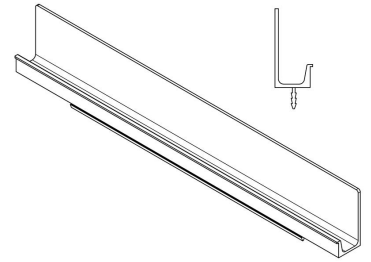

MODEL	0127 JEY						
REFERENCE	0127297L618						
CUSTOMER REFERENCE							
DESCRIPTION	JEY - L297mm brushed brass cava profile handle						
	JEY - Tirador latón cava cepillado 297mm						
MATERIAL	ALUMINIUM						
FINISH	BRUSHED BRASS CAVA						
LENGTH	297,00	WIDTH	37,00	HEIGHT	17,70	DIAMETER	0,00
UNIT WEIGHT	NET	0.09 kg		GROSS	0.114 kg		
HOLES	TYPE		NUMBER OF HOLES		CC DISTANCE		
			0		- mm		
COMPONENTS							
REFERENCES	UNITS		REFERENCES		UNITS		

PACKAGING		VIEFE STAND							
LABEL				BOX					
EAN 13		EAN 14			INNER BOX	OUTER BOX			
BARCODE	8436531802264	BARCODE	18436531802261	PIECES	15	60			
POSITION	POLYBAG	POSITION	INNER BOX	DIMENSIONS	35x21x6cm	37x22x27cm			
				GROSS WEIGHT	1.71 kg	7.04 kg			
				SCREWS					
				TYPE					
				UNITS			0		

CONTROL POINTS AND REQUIREMENTS
<ul style="list-style-type: none"> <li>- The handles have passed the salty spray test, DIN EN ISO 9227 (5% saline solution/48 hours). Test procedure "Neutral Salt Spray Test" (NSS).</li> <li>- Dimensions according to drawing.</li> <li>- Color finish according color samples signed by VIEFE.</li> </ul>