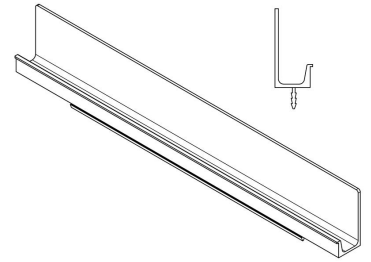

MODEL	0127 JEY						
REFERENCE	0127347L618						
CUSTOMER REFERENCE							
DESCRIPTION	JEY - L347mm brushed brass cava profile handle						
	JEY - Tirador latón cava cepillado 347mm						
MATERIAL	ALUMINIUM						
FINISH	BRUSHED BRASS CAVA						
LENGTH	347,00	WIDTH	37,00	HEIGHT	17,70	DIAMETER	0,00
UNIT WEIGHT	NET	0.11 kg		GROSS	0.1331 kg		
HOLES	TYPE		NUMBER OF HOLES		CC DISTANCE		
			0		- mm		
COMPONENTS							
REFERENCES	UNITS		REFERENCES		UNITS		

PACKAGING		VIEFE STAND						
LABEL				BOX				
EAN 13		EAN 14				INNER BOX	OUTER BOX	
BARCODE	8436531802271	BARCODE	18436531802278		PIECES	15	60	
POSITION	POLYBAG	POSITION	INNER BOX		DIMENSIONS	45x21x6cm	47x22x27cm	
					GROSS WEIGHT	1.9965 kg	8.186 kg	
					SCREWS			
					TYPE			
					UNITS		-	

CONTROL POINTS AND REQUIREMENTS
<ul style="list-style-type: none"> - The handles have passed the salty spray test, DIN EN ISO 9227 (5% saline solution/48 hours). Test procedure "Neutral Salt Spray Test" (NSS). - Dimensions according to drawing. - Color finish according color samples signed by VIEFE.