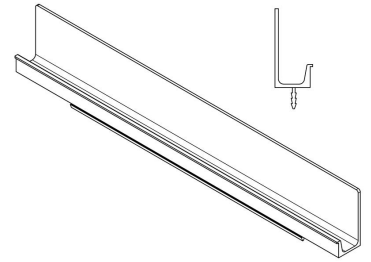

MODEL	0127 JEY						
REFERENCE	0127397L618						
CUSTOMER REFERENCE							
DESCRIPTION	JEY - L397mm brushed brass cava profile handle						
	JEY - Tirador latón cava cepillado 397mm						
MATERIAL	ALUMINIUM						
FINISH	BRUSHED BRASS CAVA						
LENGTH	397,00	WIDTH	37,00	HEIGHT	17,70	DIAMETER	0,00
UNIT WEIGHT	NET	0.135 kg		GROSS		0.15 kg	
HOLES	TYPE		NUMBER OF HOLES		CC DISTANCE		
			0		- mm		
COMPONENTS							
REFERENCES	UNITS		REFERENCES		UNITS		

PACKAGING		VIEFE STAND									
LABEL				BOX							
EAN 13		EAN 14			INNER BOX	OUTER BOX					
BARCODE	8436531802288	BARCODE	18436531802285	PIECES	15	60					
POSITION	POLYBAG	POSITION	INNER BOX	DIMENSIONS	45x21x6cm	47x22x27cm					
				GROSS WEIGHT	2.25 kg	9.2 kg					
				SCREWS							
				TYPE							
				UNITS				0			

CONTROL POINTS AND REQUIREMENTS
<ul style="list-style-type: none"> - The handles have passed the salty spray test, DIN EN ISO 9227 (5% saline solution/48 hours). Test procedure "Neutral Salt Spray Test" (NSS). - Dimensions according to drawing. - Color finish according color samples signed by VIEFE.