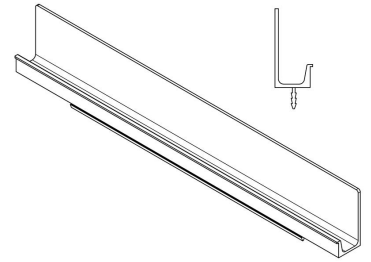

MODEL	0127 JEY						
REFERENCE	0127447L618						
CUSTOMER REFERENCE							
DESCRIPTION	JEY - L447mm brushed brass cava profile handle						
	JEY - Tirador latón cava cepillado 447mm						
MATERIAL	ALUMINIUM						
FINISH	BRUSHED BRASS CAVA						
LENGTH	447,00	WIDTH	37,00	HEIGHT	17,70	DIAMETER	0,00
UNIT WEIGHT	NET	0.15 kg		GROSS	0.178 kg		
HOLES	TYPE		NUMBER OF HOLES		CC DISTANCE		
			0		- mm		
COMPONENTS							
REFERENCES	UNITS		REFERENCES		UNITS		

PACKAGING	VIEFE STAND								
LABEL				BOX					
EAN 13		EAN 14			INNER BOX	OUTER BOX			
BARCODE	8436531802295	BARCODE	18436531802292	PIECES	10	60			
POSITION	POLYBAG	POSITION	INNER BOX	DIMENSIONS	65x15x6cm	67x32x22cm			
				GROSS WEIGHT	1.78 kg	10.88 kg			
				SCREWS					
				TYPE					
				UNITS			0		

CONTROL POINTS AND REQUIREMENTS
<ul style="list-style-type: none"> - The handles have passed the salty spray test, DIN EN ISO 9227 (5% saline solution/48 hours). Test procedure "Neutral Salt Spray Test" (NSS). - Dimensions according to drawing. - Color finish according color samples signed by VIEFE.