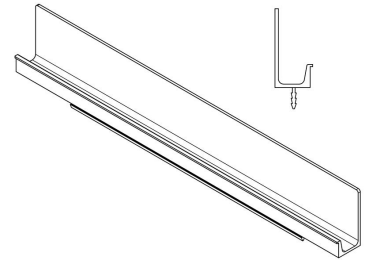

MODEL	0127 JEY						
REFERENCE	0127497L24						
CUSTOMER REFERENCE							
DESCRIPTION	JEY - L497mm SST look profile handle						
	JEY - Tirador inox look 497mm						
MATERIAL	ALUMINIUM						
FINISH	STAINLESS STEEL LOOK						
LENGTH	497,00	WIDTH	37,00	HEIGHT	17,70	DIAMETER	0,00
UNIT WEIGHT	NET	0.16 kg		GROSS	0.185 kg		
HOLES	TYPE		NUMBER OF HOLES		CC DISTANCE		
	-		0		- mm		
COMPONENTS							
REFERENCES	UNITS		REFERENCES		UNITS		

PACKAGING	VIEFE STAND								
LABEL				BOX					
EAN 13		EAN 14			INNER BOX	OUTER BOX			
BARCODE	8436531775711	BARCODE	18436531775718	PIECES	10	60			
POSITION	POLYBAG	POSITION	INNER BOX	DIMENSIONS	65x15x6cm	67x32x22cm			
				GROSS WEIGHT	1.85 kg	11.3 kg			
				SCREWS					
				TYPE		-			
				UNITS		-			

CONTROL POINTS AND REQUIREMENTS
<ul style="list-style-type: none"> - The handles have passed the salty spray test, DIN EN ISO 9227 (5% saline solution/48 hours). Test procedure "Neutral Salt Spray Test" (NSS). - Dimensions according to drawing. - Color finish according color samples signed by VIEFE.