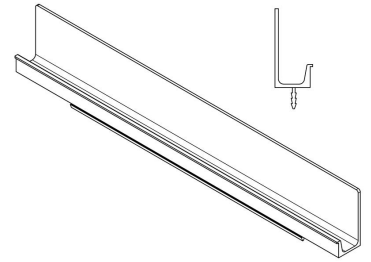

MODEL	0127 JEY						
REFERENCE	0127497L618						
CUSTOMER REFERENCE							
DESCRIPTION	JEY - L497mm brushed brass cava profile handle						
	JEY - Tirador latón cava cepillado 497mm						
MATERIAL	ALUMINIUM						
FINISH	BRUSHED BRASS CAVA						
LENGTH	497,00	WIDTH	37,00	HEIGHT	17,70	DIAMETER	0,00
UNIT WEIGHT	NET	0.16 kg		GROSS	0.185 kg		
HOLES	TYPE		NUMBER OF HOLES		CC DISTANCE		
			0		- mm		
COMPONENTS							
REFERENCES	UNITS	REFERENCES	UNITS				

PACKAGING	VIEFE STAND								
LABEL				BOX					
EAN 13		EAN 14			INNER BOX	OUTER BOX			
BARCODE	8436531802301	BARCODE	18436531802308	PIECES	10	60			
POSITION	POLYBAG	POSITION	INNER BOX	DIMENSIONS	65x15x6cm	67x32x22cm			
				GROSS WEIGHT	1.85 kg	11.3 kg			
				SCREWS					
				TYPE					
				UNITS			0		

CONTROL POINTS AND REQUIREMENTS
<ul style="list-style-type: none"> - The handles have passed the salty spray test, DIN EN ISO 9227 (5% saline solution/48 hours). Test procedure "Neutral Salt Spray Test" (NSS). - Dimensions according to drawing. - Color finish according color samples signed by VIEFE.