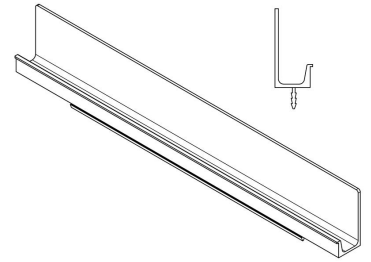

MODEL	0127 JEY						
REFERENCE	0127597L618						
CUSTOMER REFERENCE							
DESCRIPTION	JEY - L597mm brushed brass cava profile handle						
	JEY - Tirador latón cava cepillado 597mm						
MATERIAL	ALUMINIUM						
FINISH	BRUSHED BRASS CAVA						
LENGTH	597,00	WIDTH	37,00	HEIGHT	17,70	DIAMETER	0,00
UNIT WEIGHT	NET	0.2 kg		GROSS	0.23 kg		
HOLES	TYPE		NUMBER OF HOLES		CC DISTANCE		
			0		- mm		
COMPONENTS							
REFERENCES	UNITS		REFERENCES		UNITS		

PACKAGING		VIEFE STAND							
LABEL				BOX					
EAN 13		EAN 14			INNER BOX	OUTER BOX			
BARCODE	8436531802318	BARCODE	18436531802315	PIECES	10	60			
POSITION	POLYBAG	POSITION	INNER BOX	DIMENSIONS	65x15x6cm	67x32x22cm			
				GROSS WEIGHT	2.3 kg	14.0 kg			
				SCREWS					
				TYPE					
				UNITS			0		

CONTROL POINTS AND REQUIREMENTS
<ul style="list-style-type: none"> - The handles have passed the salty spray test, DIN EN ISO 9227 (5% saline solution/48 hours). Test procedure "Neutral Salt Spray Test" (NSS). - Dimensions according to drawing. - Color finish according color samples signed by VIEFE.