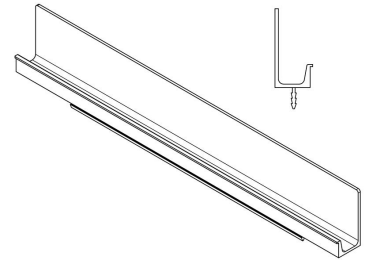

MODEL	0127 JEY						
REFERENCE	0127697LM1						
CUSTOMER REFERENCE							
DESCRIPTION	JEY - L697mm white profile handle						
	JEY - Tirador perfil blanco 697mm						
MATERIAL	ALUMINIUM						
FINISH	MATT WHITE						
LENGTH	697,00	WIDTH	37,00	HEIGHT	17,70	DIAMETER	0,00
UNIT WEIGHT	NET	0.22 kg		GROSS	0.251 kg		
HOLES	TYPE		NUMBER OF HOLES		CC DISTANCE		
	-		0		- mm		
COMPONENTS							
REFERENCES	UNITS		REFERENCES		UNITS		

PACKAGING	VIEFE 1 COMP.								
LABEL				BOX					
EAN 13		EAN 14			INNER BOX	OUTER BOX			
BARCODE	8436531786304	BARCODE	18436531786301	PIECES	10	10			
POSITION	POLYBAG	POSITION	INNER BOX	DIMENSIONS	9,5x9,5x79,5cm	9,5x9,5x79,5cm			
				GROSS WEIGHT	2.51 kg	2.71 kg			
				SCREWS					
				TYPE		-			
				UNITS		-			

CONTROL POINTS AND REQUIREMENTS
<ul style="list-style-type: none"> <li>- The handles have passed the salty spray test, DIN EN ISO 9227 (5% saline solution/48 hours). Test procedure "Neutral Salt Spray Test" (NSS).</li> <li>- Dimensions according to drawing.</li> <li>- Color finish according color samples signed by VIEFE.</li> </ul>