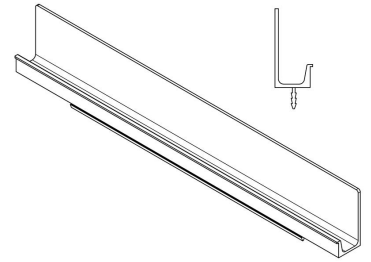

MODEL	0127 JEY						
REFERENCE	0127797L618						
CUSTOMER REFERENCE							
DESCRIPTION	JEY - L797mm brushed brass cava profile handle						
	JEY - Tirador latón cava cepillado 797mm						
MATERIAL	ALUMINIUM						
FINISH	BRUSHED BRASS CAVA						
LENGTH	797,00	WIDTH	37,00	HEIGHT	17,70	DIAMETER	0,00
UNIT WEIGHT	NET	0.28 kg		GROSS	0.307 kg		
HOLES	TYPE		NUMBER OF HOLES		CC DISTANCE		
			0		- mm		
COMPONENTS							
REFERENCES	UNITS		REFERENCES		UNITS		

PACKAGING		VIEFE STAND							
LABEL				BOX					
EAN 13		EAN 14			INNER BOX	OUTER BOX			
BARCODE	8436531802332	BARCODE	18436531802339	PIECES	10	40			
POSITION	POLYBAG	POSITION	INNER BOX	DIMENSIONS	85x15x6cm	87x32x14cm			
				GROSS WEIGHT	3.07 kg	12.48 kg			
				SCREWS					
				TYPE					
				UNITS			0		

CONTROL POINTS AND REQUIREMENTS
<ul style="list-style-type: none"> <li>- The handles have passed the salty spray test, DIN EN ISO 9227 (5% saline solution/48 hours). Test procedure "Neutral Salt Spray Test" (NSS).</li> <li>- Dimensions according to drawing.</li> <li>- Color finish according color samples signed by VIEFE.</li> </ul>