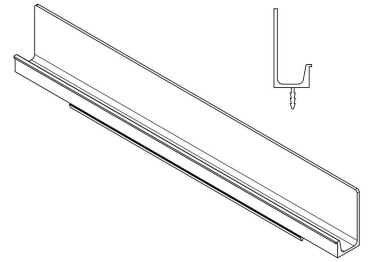

MODEL	0127 JEY						
REFERENCE	0127897L618						
CUSTOMER REFERENCE							
DESCRIPTION	JEY - L897mm brushed brass cava profile handle						
	JEY - Tirador latón cava cepillado 897mm						
MATERIAL	ALUMINIUM						
FINISH	BRUSHED BRASS CAVA						
LENGTH	897,00	WIDTH	37,00	HEIGHT	17,70	DIAMETER	0,00
UNIT WEIGHT	NET	0.33 kg		GROSS	0.4 kg		
HOLES	TYPE		NUMBER OF HOLES		CC DISTANCE		
			0		- mm		
COMPONENTS							
REFERENCES	UNITS		REFERENCES		UNITS		

PACKAGING	VIEFE STAND								
LABEL				BOX					
EAN 13		EAN 14			INNER BOX	OUTER BOX			
BARCODE	8436531802349	BARCODE	18436531802346	PIECES	5	30			
POSITION	POLYBAG	POSITION	INNER BOX	DIMENSIONS	125x9x6cm	127x29x14cm			
				GROSS WEIGHT	2.0 kg	12.2 kg			
				SCREWS					
				TYPE					
				UNITS			0		

CONTROL POINTS AND REQUIREMENTS
<ul style="list-style-type: none"> - The handles have passed the salty spray test, DIN EN ISO 9227 (5% saline solution/48 hours). Test procedure "Neutral Salt Spray Test" (NSS). - Dimensions according to drawing. - Color finish according color samples signed by VIEFE.