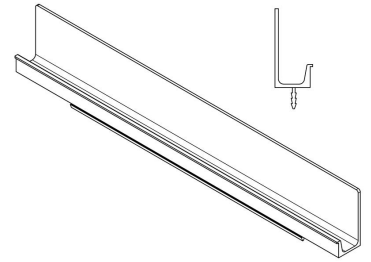

MODEL	0127 JEY						
REFERENCE	0127997L618						
CUSTOMER REFERENCE							
DESCRIPTION	JEY - L997mm brushed brass cava profile handle						
	JEY - Tirador latón cava cepillado 997mm						
MATERIAL	ALUMINIUM						
FINISH	BRUSHED BRASS CAVA						
LENGTH	997,00	WIDTH	37,00	HEIGHT	17,70	DIAMETER	0,00
UNIT WEIGHT	NET	0.37 kg		GROSS	0.42 kg		
HOLES	TYPE		NUMBER OF HOLES		CC DISTANCE		
			0		- mm		
COMPONENTS							
REFERENCES	UNITS	REFERENCES	UNITS				

PACKAGING	VIEFE STAND								
LABEL			BOX						
EAN 13		EAN 14			INNER BOX	OUTER BOX			
BARCODE	8436531802356	BARCODE	18436531802353	PIECES	5	30			
POSITION	POLYBAG	POSITION	INNER BOX	DIMENSIONS	125x9x6cm	127x29x14cm			
				GROSS WEIGHT	2.1 kg	12.8 kg			
				SCREWS					
				TYPE					
				UNITS			0		

CONTROL POINTS AND REQUIREMENTS
<ul style="list-style-type: none"> <li>- The handles have passed the salty spray test, DIN EN ISO 9227 (5% saline solution/48 hours). Test procedure "Neutral Salt Spray Test" (NSS).</li> <li>- Dimensions according to drawing.</li> <li>- Color finish according color samples signed by VIEFE.</li> </ul>