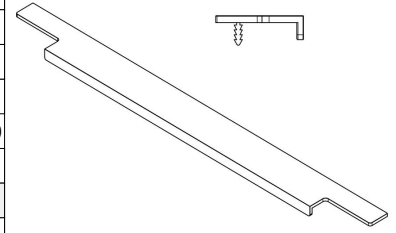

MODEL	0139 LINEAR						
REFERENCE	0139147L30						
CUSTOMER REFERENCE							
DESCRIPTION	LINEAR - L147mm brushed black profile hdle d/19						
	LINEAR - Tirador negro cepillado 147mm p/19mm						
MATERIAL	ALUMINIUM						
FINISH	BRUSHED BLACK						
LENGTH	147,00	WIDTH	37,00	HEIGHT	12,10	DIAMETER	0,00
UNIT WEIGHT	NET	0.035 kg		GROSS	0.047 kg		
HOLES	TYPE		NUMBER OF HOLES		CC DISTANCE		
	-		0		- mm		
COMPONENTS							
REFERENCES	UNITS		REFERENCES		UNITS		

PACKAGING	VIEFE STAND								
LABEL				BOX					
EAN 13		EAN 14			INNER BOX	OUTER BOX			
BARCODE	8436531795498	BARCODE	18436531795495	PIECES	15	120			
POSITION	POLYBAG	POSITION	INNER BOX	DIMENSIONS	35x21x6cm	37x22x54cm			
				GROSS WEIGHT	0.705 kg	5.84 kg			
				SCREWS					
				TYPE		-			
				UNITS		-			

CONTROL POINTS AND REQUIREMENTS

- The handles have passed the salty spray test, DIN EN ISO 9227 (5% saline solution/48 hours). Test procedure "Neutral Salt Spray Test" (NSS).
- Dimensions according to drawing.
- Color finish according color samples signed by VIEFE.