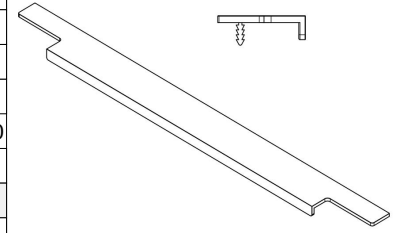

MODEL	0139 LINEAR						
REFERENCE	0139197L30						
CUSTOMER REFERENCE							
DESCRIPTION	LINEAR - L197mm brushed black profile hdle d/19						
	LINEAR - Tirador negro cepillado 197mm p/19mm						
MATERIAL	ALUMINIUM						
FINISH	BRUSHED BLACK						
LENGTH	197,00	WIDTH	37,00	HEIGHT	12,10	DIAMETER	0,00
UNIT WEIGHT	NET	0.055 kg		GROSS	0.065 kg		
HOLES	TYPE		NUMBER OF HOLES		CC DISTANCE		
	-		0		- mm		
COMPONENTS							
REFERENCES	UNITS		REFERENCES		UNITS		

PACKAGING	VIEFE STAND								
LABEL				BOX					
EAN 13		EAN 14			INNER BOX	OUTER BOX			
BARCODE	8436531795238	BARCODE	18436531795235	PIECES	15	120			
POSITION	POLYBAG	POSITION	INNER BOX	DIMENSIONS	35x21x6cm	37x22x54cm			
				GROSS WEIGHT	0.975 kg	8.0 kg			
				SCREWS					
				TYPE		-			
				UNITS		-			

CONTROL POINTS AND REQUIREMENTS
<ul style="list-style-type: none"> <li>- The handles have passed the salty spray test, DIN EN ISO 9227 (5% saline solution/48 hours). Test procedure "Neutral Salt Spray Test" (NSS).</li> <li>- Dimensions according to drawing.</li> <li>- Color finish according color samples signed by VIEFE.</li> </ul>