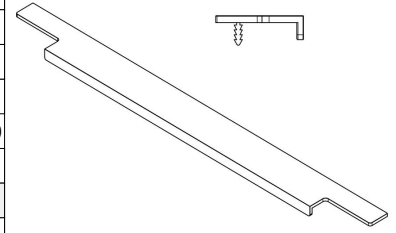

MODEL	0139 LINEAR						
REFERENCE	0139497L30						
CUSTOMER REFERENCE							
DESCRIPTION	LINEAR - L497mm brushed black profile hdle d/19						
	LINEAR - Tirador negro cepillado 497mm p/19mm						
MATERIAL	ALUMINIUM						
FINISH	BRUSHED BLACK						
LENGTH	497,00	WIDTH	37,00	HEIGHT	12,10	DIAMETER	0,00
UNIT WEIGHT	NET	0.175 kg		GROSS	0.191 kg		
HOLES	TYPE		NUMBER OF HOLES		CC DISTANCE		
	-		0		- mm		
COMPONENTS							
REFERENCES	UNITS		REFERENCES		UNITS		

PACKAGING	VIEFE STAND						
LABEL				BOX			
EAN 13		EAN 14			INNER BOX	OUTER BOX	
BARCODE	8436531795290	BARCODE	18436531795297	PIECES	10	60	
POSITION	POLYBAG	POSITION	INNER BOX	DIMENSIONS	65x15x6cm	67x32x26cm	
				GROSS WEIGHT	1.91 kg	11.66 kg	
				SCREWS			
				TYPE		-	
				UNITS		-	

CONTROL POINTS AND REQUIREMENTS
<ul style="list-style-type: none"> - The handles have passed the salty spray test, DIN EN ISO 9227 (5% saline solution/48 hours). Test procedure "Neutral Salt Spray Test" (NSS). - Dimensions according to drawing. - Color finish according color samples signed by VIEFE.