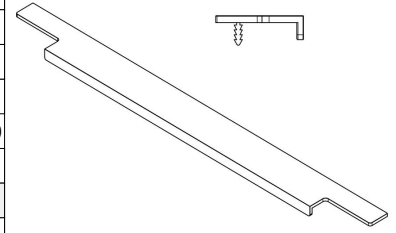

MODEL	0139 LINEAR						
REFERENCE	0139597L30						
CUSTOMER REFERENCE							
DESCRIPTION	LINEAR - L597mm brushed black profile hdle d/19						
	LINEAR - Tirador negro cepillado 597mm p/19mm						
MATERIAL	ALUMINIUM						
FINISH	BRUSHED BLACK						
LENGTH	597,00	WIDTH	37,00	HEIGHT	12,10	DIAMETER	0,00
UNIT WEIGHT	NET	0.21 kg		GROSS	0.233 kg		
HOLES	TYPE		NUMBER OF HOLES		CC DISTANCE		
	-		0		- mm		
COMPONENTS							
REFERENCES	UNITS		REFERENCES		UNITS		

PACKAGING	VIEFE STAND								
LABEL				BOX					
EAN 13		EAN 14			INNER BOX	OUTER BOX			
BARCODE	8436531795306	BARCODE	18436531795303	PIECES	10	60			
POSITION	POLYBAG	POSITION	INNER BOX	DIMENSIONS	65x15x6cm	67x32x22cm			
				GROSS WEIGHT	2.33 kg	14.18 kg			
				SCREWS					
				TYPE		-			
				UNITS		-			

CONTROL POINTS AND REQUIREMENTS
<ul style="list-style-type: none"> - The handles have passed the salty spray test, DIN EN ISO 9227 (5% saline solution/48 hours). Test procedure "Neutral Salt Spray Test" (NSS). - Dimensions according to drawing. - Color finish according color samples signed by VIEFE.