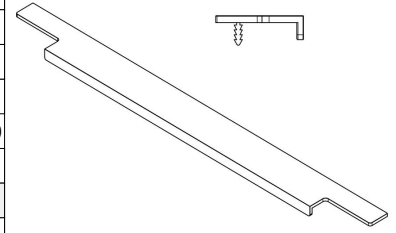

MODEL	0139 LINEAR						
REFERENCE	0139797L30						
CUSTOMER REFERENCE							
DESCRIPTION	LINEAR - L797mm brushed black profile hdle d/19						
	LINEAR - Tirador negro cepillado 797mm p/19mm						
MATERIAL	ALUMINIUM						
FINISH	BRUSHED BLACK						
LENGTH	797,00	WIDTH	37,00	HEIGHT	12,10	DIAMETER	0,00
UNIT WEIGHT	NET	0.28 kg		GROSS	0.305 kg		
HOLES	TYPE		NUMBER OF HOLES		CC DISTANCE		
	-		0		- mm		
COMPONENTS							
REFERENCES	UNITS	REFERENCES	UNITS				

PACKAGING	VIEFE STAND								
LABEL				BOX					
EAN 13		EAN 14			INNER BOX	OUTER BOX			
BARCODE	8436531795320	BARCODE	18436531795327	PIECES	10	40			
POSITION	POLYBAG	POSITION	INNER BOX	DIMENSIONS	85x15x6cm	87x32x14cm			
				GROSS WEIGHT	3.05 kg	12.4 kg			
				SCREWS					
				TYPE				-	
				UNITS				-	

CONTROL POINTS AND REQUIREMENTS

- The handles have passed the salty spray test, DIN EN ISO 9227 (5% saline solution/48 hours). Test procedure "Neutral Salt Spray Test" (NSS).
- Dimensions according to drawing.
- Color finish according color samples signed by VIEFE.