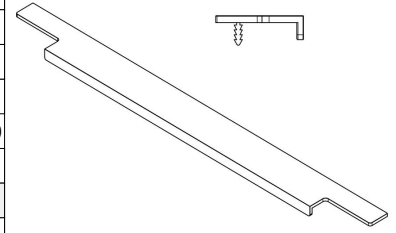

MODEL	0139 LINEAR						
REFERENCE	0139897L30						
CUSTOMER REFERENCE							
DESCRIPTION	LINEAR - L897mm brushed black profile hdle d/19						
	LINEAR - Tirador negro cepillado 897mm p/19mm						
MATERIAL	ALUMINIUM						
FINISH	BRUSHED BLACK						
LENGTH	897,00	WIDTH	37,00	HEIGHT	12,10	DIAMETER	0,00
UNIT WEIGHT	NET	0.32 kg		GROSS	0.355 kg		
HOLES	TYPE		NUMBER OF HOLES		CC DISTANCE		
	-		0		- mm		
COMPONENTS							
REFERENCES	UNITS		REFERENCES		UNITS		

PACKAGING	VIEFE STAND								
LABEL				BOX					
EAN 13		EAN 14			INNER BOX	OUTER BOX			
BARCODE	8436531795337	BARCODE	18436531795334	PIECES	5	30			
POSITION	POLYBAG	POSITION	INNER BOX	DIMENSIONS	125x9x6cm	127x29x22cm			
				GROSS WEIGHT	1.775 kg	10.85 kg			
				SCREWS					
				TYPE		-			
				UNITS		-			

CONTROL POINTS AND REQUIREMENTS
<ul style="list-style-type: none"> - The handles have passed the salty spray test, DIN EN ISO 9227 (5% saline solution/48 hours). Test procedure "Neutral Salt Spray Test" (NSS). - Dimensions according to drawing. - Color finish according color samples signed by VIEFE.