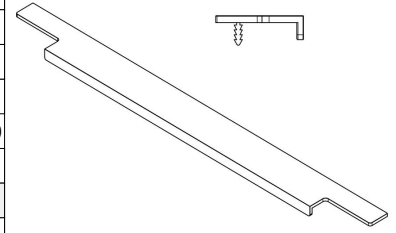

MODEL	0140 LINEAR						
REFERENCE	01401197L30						
CUSTOMER REFERENCE							
DESCRIPTION	LINEAR-L1197mm brushed black profil hdle d/20.5						
	LINEAR - Tirador negro cepillado 1197mm p/20.5mm						
MATERIAL	ALUMINIUM						
FINISH	BRUSHED BLACK						
LENGTH	1197,00	WIDTH	38,50	HEIGHT	12,10	DIAMETER	0,00
UNIT WEIGHT	NET	0.43 kg		GROSS	0.4618 kg		
HOLES	TYPE		NUMBER OF HOLES		CC DISTANCE		
	-		0		- mm		
COMPONENTS							
REFERENCES	UNITS		REFERENCES		UNITS		

PACKAGING	VIEFE STAND								
LABEL				BOX					
EAN 13		EAN 14			INNER BOX	OUTER BOX			
BARCODE	8436531796648	BARCODE	18436531796645	PIECES	5	25			
POSITION	POLYBAG	POSITION	INNER BOX	DIMENSIONS	125x9x6cm	127x29x14cm			
				GROSS WEIGHT	2.309 kg	11.745 kg			
				SCREWS					
				TYPE		-			
				UNITS		0			

CONTROL POINTS AND REQUIREMENTS
<ul style="list-style-type: none"> - The handles have passed the salty spray test, DIN EN ISO 9227 (5% saline solution/48 hours). Test procedure "Neutral Salt Spray Test" (NSS). - Dimensions according to drawing. - Color finish according color samples signed by VIEFE.