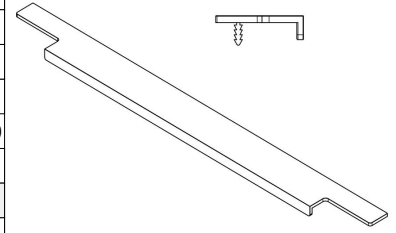

MODEL	0140 LINEAR						
REFERENCE	0140147L30						
CUSTOMER REFERENCE							
DESCRIPTION	LINEAR - L147mm brushed black profile hdle d/20.5						
	LINEAR - Tirador negro cepillado 147mm p/20.5mm						
MATERIAL	ALUMINIUM						
FINISH	BRUSHED BLACK						
LENGTH	147,00	WIDTH	38,50	HEIGHT	12,10	DIAMETER	0,00
UNIT WEIGHT	NET	0.035 kg		GROSS	0.0472 kg		
HOLES	TYPE		NUMBER OF HOLES		CC DISTANCE		
	-		0		- mm		
COMPONENTS							
REFERENCES	UNITS		REFERENCES		UNITS		

PACKAGING	VIEFE STAND								
LABEL				BOX					
EAN 13		EAN 14			INNER BOX	OUTER BOX			
BARCODE	8436531796518	BARCODE	18436531796515	PIECES	15	60			
POSITION	POLYBAG	POSITION	INNER BOX	DIMENSIONS	35x21x6cm	37x22x27cm			
				GROSS WEIGHT	0.708 kg	3.032 kg			
				SCREWS					
				TYPE				-	
				UNITS				0	

CONTROL POINTS AND REQUIREMENTS
<ul style="list-style-type: none"> - The handles have passed the salty spray test, DIN EN ISO 9227 (5% saline solution/48 hours). Test procedure "Neutral Salt Spray Test" (NSS). - Dimensions according to drawing. - Color finish according color samples signed by VIEFE.