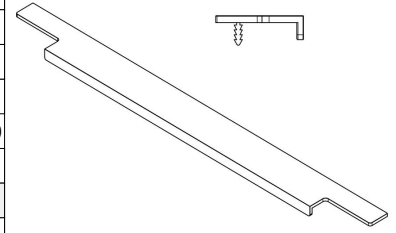

MODEL	0140 LINEAR						
REFERENCE	0140297L30						
CUSTOMER REFERENCE							
DESCRIPTION	LINEAR - L297mm brushed black profile hdle d/20.5						
	LINEAR - Tirador negro cepillado 297mm p/20.5mm						
MATERIAL	ALUMINIUM						
FINISH	BRUSHED BLACK						
LENGTH	297,00	WIDTH	38,50	HEIGHT	12,10	DIAMETER	0,00
UNIT WEIGHT	NET	0.09 kg		GROSS	0.1046 kg		
HOLES	TYPE		NUMBER OF HOLES		CC DISTANCE		
	-		0		- mm		
COMPONENTS							
REFERENCES	UNITS		REFERENCES		UNITS		

PACKAGING	VIEFE STAND								
LABEL				BOX					
EAN 13		EAN 14			INNER BOX	OUTER BOX			
BARCODE	8436531796549	BARCODE	18436531796546	PIECES	15	60			
POSITION	POLYBAG	POSITION	INNER BOX	DIMENSIONS	35x21x6cm	37x22x27cm			
				GROSS WEIGHT	1.569 kg	6.476 kg			
				SCREWS					
				TYPE		-			
				UNITS		0			

### CONTROL POINTS AND REQUIREMENTS

- The handles have passed the salty spray test, DIN EN ISO 9227 (5% saline solution/48 hours). Test procedure "Neutral Salt Spray Test" (NSS).
- Dimensions according to drawing.
- Color finish according color samples signed by VIEFE.