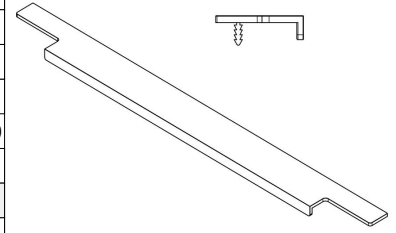

MODEL	0140 LINEAR						
REFERENCE	0140447L30						
CUSTOMER REFERENCE							
DESCRIPTION	LINEAR - L447mm brushed black profile hdle d/20.5						
	LINEAR - Tirador negro cepillado 447mm p/20.5mm						
MATERIAL	ALUMINIUM						
FINISH	BRUSHED BLACK						
LENGTH	447,00	WIDTH	38,50	HEIGHT	12,10	DIAMETER	0,00
UNIT WEIGHT	NET	0.15 kg		GROSS	0.1716 kg		
HOLES	TYPE		NUMBER OF HOLES		CC DISTANCE		
	-		0		- mm		
COMPONENTS							
REFERENCES	UNITS		REFERENCES		UNITS		

PACKAGING	VIEFE STAND								
LABEL				BOX					
EAN 13		EAN 14			INNER BOX	OUTER BOX			
BARCODE	8436531796570	BARCODE	18436531796577	PIECES	10	60			
POSITION	POLYBAG	POSITION	INNER BOX	DIMENSIONS	65x15x6cm	67x32x22cm			
				GROSS WEIGHT	1.716 kg	10.496 kg			
				SCREWS					
				TYPE		-			
				UNITS		0			

CONTROL POINTS AND REQUIREMENTS
<ul style="list-style-type: none"> - The handles have passed the salty spray test, DIN EN ISO 9227 (5% saline solution/48 hours). Test procedure "Neutral Salt Spray Test" (NSS). - Dimensions according to drawing. - Color finish according color samples signed by VIEFE.