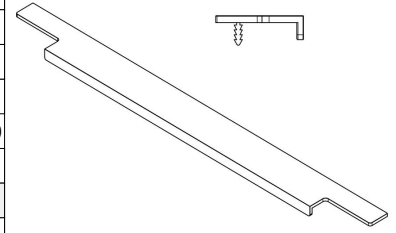

MODEL	0140 LINEAR						
REFERENCE	0140497L30						
CUSTOMER REFERENCE							
DESCRIPTION	LINEAR - L497mm brushed black profile hdle d/20.5						
	LINEAR - Tirador negro cepillado 497mm p/20.5mm						
MATERIAL	ALUMINIUM						
FINISH	BRUSHED BLACK						
LENGTH	497,00	WIDTH	38,50	HEIGHT	12,10	DIAMETER	0,00
UNIT WEIGHT	NET	0.175 kg		GROSS	0.1914 kg		
HOLES	TYPE		NUMBER OF HOLES		CC DISTANCE		
	-		0		- mm		
COMPONENTS							
REFERENCES	UNITS		REFERENCES		UNITS		

PACKAGING	VIEFE STAND								
LABEL				BOX					
EAN 13		EAN 14			INNER BOX	OUTER BOX			
BARCODE	8436531796587	BARCODE	18436531796584	PIECES	10	60			
POSITION	POLYBAG	POSITION	INNER BOX	DIMENSIONS	65x15x6cm	67x32x22cm			
				GROSS WEIGHT	1.914 kg	11.684 kg			
				SCREWS					
				TYPE		-			
				UNITS		0			

CONTROL POINTS AND REQUIREMENTS
<ul style="list-style-type: none"> - The handles have passed the salty spray test, DIN EN ISO 9227 (5% saline solution/48 hours). Test procedure "Neutral Salt Spray Test" (NSS). - Dimensions according to drawing. - Color finish according color samples signed by VIEFE.