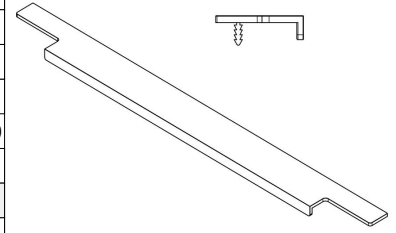

MODEL	0140 LINEAR						
REFERENCE	0140597L30						
CUSTOMER REFERENCE							
DESCRIPTION	LINEAR - L597mm brushed black profile hdle d/20.5						
	LINEAR - Tirador negro cepillado 597mm p/20.5mm						
MATERIAL	ALUMINIUM						
FINISH	BRUSHED BLACK						
LENGTH	597,00	WIDTH	38,50	HEIGHT	12,10	DIAMETER	0,00
UNIT WEIGHT	NET	0.21 kg		GROSS	0.2328 kg		
HOLES	TYPE		NUMBER OF HOLES		CC DISTANCE		
	-		0		- mm		
COMPONENTS							
REFERENCES	UNITS		REFERENCES		UNITS		

PACKAGING	VIEFE STAND								
LABEL				BOX					
EAN 13		EAN 14			INNER BOX	OUTER BOX			
BARCODE	8436531796594	BARCODE	18436531796591	PIECES	10	60			
POSITION	POLYBAG	POSITION	INNER BOX	DIMENSIONS	65x15x6cm	67x32x22cm			
				GROSS WEIGHT	2.328 kg	14.168 kg			
				SCREWS					
				TYPE		-			
				UNITS		0			

CONTROL POINTS AND REQUIREMENTS
<ul style="list-style-type: none"> - The handles have passed the salty spray test, DIN EN ISO 9227 (5% saline solution/48 hours). Test procedure "Neutral Salt Spray Test" (NSS). - Dimensions according to drawing. - Color finish according color samples signed by VIEFE.