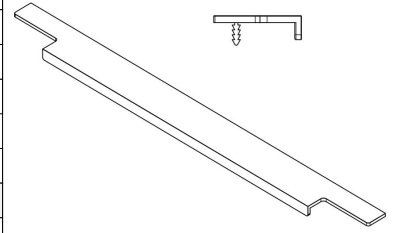

MODEL	0140 LINEAR						
REFERENCE	0140797L30						
CUSTOMER REFERENCE							
DESCRIPTION	LINEAR - L797mm brushed black profile hdle d/20.5						
	LINEAR - Tirador negro cepillado 797mm p/20.5mm						
MATERIAL	ALUMINIUM						
FINISH	BRUSHED BLACK						
LENGTH	797,00	WIDTH	38,50	HEIGHT	12,10	DIAMETER	0,00
UNIT WEIGHT	NET	0.28 kg		GROSS	0.3052 kg		
HOLES	TYPE		NUMBER OF HOLES		CC DISTANCE		
	-		0		- mm		
COMPONENTS							
REFERENCES	UNITS	REFERENCES	UNITS				

PACKAGING	VIEFE STAND								
LABEL				BOX					
EAN 13		EAN 14			INNER BOX	OUTER BOX			
BARCODE	8436531796617	BARCODE	18436531796614	PIECES	10	40			
POSITION	POLYBAG	POSITION	INNER BOX	DIMENSIONS	85x15x6cm	87x32x14cm			
				GROSS WEIGHT	3.052 kg	12.408 kg			
				SCREWS					
				TYPE		-			
				UNITS		0			

CONTROL POINTS AND REQUIREMENTS
<ul style="list-style-type: none"> <li>- The handles have passed the salty spray test, DIN EN ISO 9227 (5% saline solution/48 hours). Test procedure "Neutral Salt Spray Test" (NSS).</li> <li>- Dimensions according to drawing.</li> <li>- Color finish according color samples signed by VIEFE.</li> </ul>