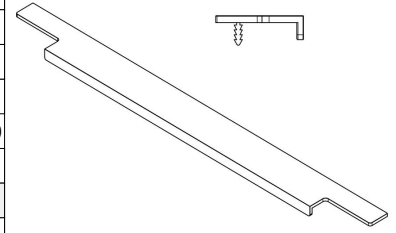

MODEL	0140 LINEAR						
REFERENCE	0140997L30						
CUSTOMER REFERENCE							
DESCRIPTION	LINEAR - L997mm brushed black profile hdle d/20.5						
	LINEAR - Tirador negro cepillado 997mm p/20.5mm						
MATERIAL	ALUMINIUM						
FINISH	BRUSHED BLACK						
LENGTH	997,00	WIDTH	38,50	HEIGHT	12,10	DIAMETER	0,00
UNIT WEIGHT	NET	0.355 kg		GROSS	0.389 kg		
HOLES	TYPE		NUMBER OF HOLES		CC DISTANCE		
	-		0		- mm		
COMPONENTS							
REFERENCES	UNITS		REFERENCES		UNITS		

PACKAGING	VIEFE STAND								
LABEL				BOX					
EAN 13		EAN 14			INNER BOX	OUTER BOX			
BARCODE	8436531796631	BARCODE	18436531796638	PIECES	5	30			
POSITION	POLYBAG	POSITION	INNER BOX	DIMENSIONS	125x9x6cm	127x29x14cm			
				GROSS WEIGHT	1.945 kg	11.87 kg			
				SCREWS					
				TYPE				-	
				UNITS				0	

CONTROL POINTS AND REQUIREMENTS
<ul style="list-style-type: none"> - The handles have passed the salty spray test, DIN EN ISO 9227 (5% saline solution/48 hours). Test procedure "Neutral Salt Spray Test" (NSS). - Dimensions according to drawing. - Color finish according color samples signed by VIEFE.