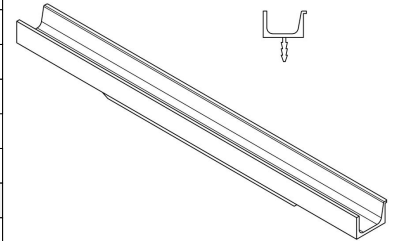

MODEL	0163 JEY2						
REFERENCE	0163147L618						
CUSTOMER REFERENCE							
DESCRIPTION	JEY2 - L147mm brushed brass cava profile handle						
	JEY2 - Tirador latón cava cepillado 147mm						
MATERIAL	ALUMINIUM						
FINISH	BRUSHED BRASS CAVA						
LENGTH	147,00	WIDTH	20,80	HEIGHT	17,70	DIAMETER	0,00
UNIT WEIGHT	NET	0.028 kg		GROSS	0.03 kg		
HOLES	TYPE		NUMBER OF HOLES		CC DISTANCE		
			0		- mm		
COMPONENTS							
REFERENCES	UNITS		REFERENCES		UNITS		

PACKAGING	VIEFE STAND								
LABEL				BOX					
EAN 13		EAN 14			INNER BOX	OUTER BOX			
BARCODE	8436531802370	BARCODE	18436531802377	PIECES	15	60			
POSITION	POLYBAG	POSITION	INNER BOX	DIMENSIONS	35x21x6cm	37x22x27cm			
				GROSS WEIGHT	0.45 kg	2.0 kg			
				SCREWS					
				TYPE					
				UNITS			0		

CONTROL POINTS AND REQUIREMENTS
<ul style="list-style-type: none"> - The handles have passed the salty spray test, DIN EN ISO 9227 (5% saline solution/48 hours). Test procedure "Neutral Salt Spray Test" (NSS). - Dimensions according to drawing. - Color finish according color samples signed by VIEFE.