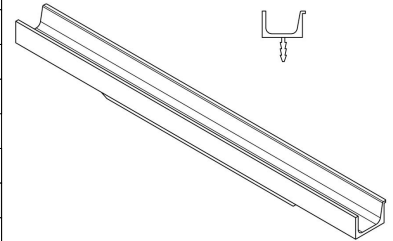

MODEL	0163 JEY2						
REFERENCE	0163197L618						
CUSTOMER REFERENCE							
DESCRIPTION	JEY2 - L197mm brushed brass cava profile handle						
	JEY2 - Tirador latón cava cepillado 197mm						
MATERIAL	ALUMINIUM						
FINISH	BRUSHED BRASS CAVA						
LENGTH	197,00	WIDTH	20,80	HEIGHT	17,70	DIAMETER	0,00
UNIT WEIGHT	NET	0.037 kg		GROSS	0.04 kg		
HOLES	TYPE		NUMBER OF HOLES		CC DISTANCE		
			0		- mm		
COMPONENTS							
REFERENCES	UNITS		REFERENCES		UNITS		

PACKAGING	VIEFE STAND								
LABEL				BOX					
EAN 13		EAN 14			INNER BOX	OUTER BOX			
BARCODE	8436531802387	BARCODE	18436531802384	PIECES	15	60			
POSITION	POLYBAG	POSITION	INNER BOX	DIMENSIONS	35x21x6cm	37x22x27cm			
				GROSS WEIGHT	0.6 kg	2.6 kg			
				SCREWS					
				TYPE					
				UNITS			0		

CONTROL POINTS AND REQUIREMENTS
<ul style="list-style-type: none"> - The handles have passed the salty spray test, DIN EN ISO 9227 (5% saline solution/48 hours). Test procedure "Neutral Salt Spray Test" (NSS). - Dimensions according to drawing. - Color finish according color samples signed by VIEFE.