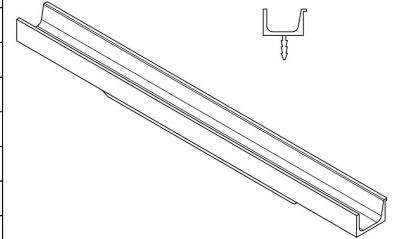

MODEL	0163 JEY2						
REFERENCE	0163247L24						
CUSTOMER REFERENCE							
DESCRIPTION	JEY2 - L247mm SST look alu profile handle						
	JEY2 - Tirador inox look 247mm						
MATERIAL	ALUMINIUM						
FINISH	STAINLESS STEEL LOOK						
LENGTH	247,00	WIDTH	20,80	HEIGHT	17,70	DIAMETER	0,00
UNIT WEIGHT	NET	0.047 kg			GROSS	0.055 kg	
HOLES	TYPE		NUMBER OF HOLES		CC DISTANCE		
	-		0		- mm		
COMPONENTS							
REFERENCES	UNITS		REFERENCES		UNITS		

PACKAGING	VIEFE STAND								
LABEL				BOX					
EAN 13		EAN 14			INNER BOX	OUTER BOX			
BARCODE	8436531776268	BARCODE	18436531776265	PIECES	15	60			
POSITION	POLYBAG	POSITION	INNER BOX	DIMENSIONS	35x21x6cm	37x22x27cm			
				GROSS WEIGHT	0.825 kg	3.5 kg			
				SCREWS					
				TYPE		-			
				UNITS		-			

CONTROL POINTS AND REQUIREMENTS
<ul style="list-style-type: none"> - The handles have passed the salty spray test, DIN EN ISO 9227 (5% saline solution/48 hours). Test procedure "Neutral Salt Spray Test" (NSS). - Dimensions according to drawing. - Color finish according color samples signed by VIEFE.