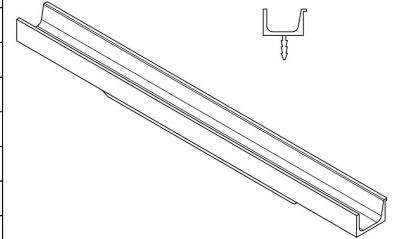

MODEL	0163 JEY2						
REFERENCE	0163247LM2						
CUSTOMER REFERENCE							
DESCRIPTION	JEY2 - L247mm black alu profile handle						
	JEY2 - Tirador perfil negro 247mm						
MATERIAL	ALUMINIUM						
FINISH	MATT BLACK						
LENGTH	247,00	WIDTH	20,80	HEIGHT	17,70	DIAMETER	0,00
UNIT WEIGHT	NET	0.047 kg		GROSS	0.055 kg		
HOLES	TYPE		NUMBER OF HOLES		CC DISTANCE		
	-		0		- mm		
COMPONENTS							
REFERENCES	UNITS		REFERENCES		UNITS		

PACKAGING	VIEFE STAND								
LABEL				BOX					
EAN 13		EAN 14			INNER BOX	OUTER BOX			
BARCODE	8436531788025	BARCODE	18436531788022	PIECES	15	0			
POSITION	POLYBAG	POSITION	INNER BOX	DIMENSIONS	9,5x9,5x29,5cm				
				GROSS WEIGHT	0.825 kg	0.2 kg			
				SCREWS					
				TYPE		-			
				UNITS		-			

CONTROL POINTS AND REQUIREMENTS
<ul style="list-style-type: none"> - The handles have passed the salty spray test, DIN EN ISO 9227 (5% saline solution/48 hours). Test procedure "Neutral Salt Spray Test" (NSS). - Dimensions according to drawing. - Color finish according color samples signed by VIEFE.