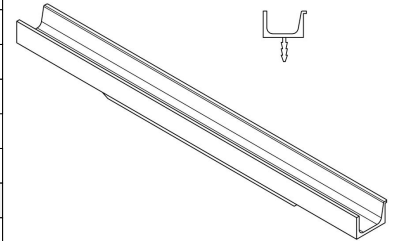

MODEL	0163 JEY2						
REFERENCE	0163297L618						
CUSTOMER REFERENCE							
DESCRIPTION	JEY2 - L297mm brushed brass cava profile handle						
	JEY2 - Tirador latón cava cepillado 297mm						
MATERIAL	ALUMINIUM						
FINISH	BRUSHED BRASS CAVA						
LENGTH	297,00	WIDTH	20,80	HEIGHT	17,70	DIAMETER	0,00
UNIT WEIGHT	NET	0.056 kg		GROSS	0.07 kg		
HOLES	TYPE		NUMBER OF HOLES		CC DISTANCE		
	-		0		- mm		
COMPONENTS							
REFERENCES	UNITS		REFERENCES		UNITS		

PACKAGING	VIEFE STAND								
LABEL				BOX					
EAN 13		EAN 14			INNER BOX	OUTER BOX			
BARCODE	8436531802400	BARCODE	18436531802407	PIECES	15	60			
POSITION	POLYBAG	POSITION	INNER BOX	DIMENSIONS	35x21x6cm	37x22x27cm			
				GROSS WEIGHT	1.05 kg	4.4 kg			
				SCREWS					
				TYPE		-			
				UNITS		-			

CONTROL POINTS AND REQUIREMENTS
<ul style="list-style-type: none"> - The handles have passed the salty spray test, DIN EN ISO 9227 (5% saline solution/48 hours). Test procedure "Neutral Salt Spray Test" (NSS). - Dimensions according to drawing. - Color finish according color samples signed by VIEFE.