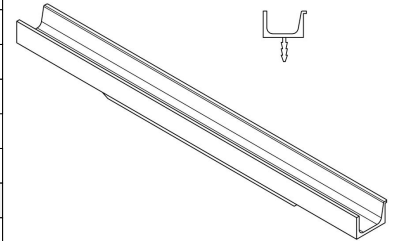

MODEL	0163 JEY2						
REFERENCE	0163347L618						
CUSTOMER REFERENCE							
DESCRIPTION	JEY2 - L347mm brushed brass cava profile handle						
	JEY2 - Tirador latón cava cepillado 347mm						
MATERIAL	ALUMINIUM						
FINISH	BRUSHED BRASS CAVA						
LENGTH	347,00	WIDTH	20,80	HEIGHT	17,70	DIAMETER	0,00
UNIT WEIGHT	NET	0.066 kg		GROSS	0.075 kg		
HOLES	TYPE		NUMBER OF HOLES		CC DISTANCE		
	-		0		- mm		
<b>COMPONENTS</b>							
REFERENCES	UNITS		REFERENCES		UNITS		

PACKAGING	VIEFE STAND								
LABEL				BOX					
EAN 13		EAN 14			INNER BOX	OUTER BOX			
BARCODE	8436531802417	BARCODE	18436531802414	PIECES	15	60			
POSITION	POLYBAG	POSITION	INNER BOX	DIMENSIONS	35x21x6cm	37x22x27cm			
				GROSS WEIGHT	1.125 kg	4.7 kg			
				SCREWS					
				TYPE		-			
				UNITS		0			

CONTROL POINTS AND REQUIREMENTS
<ul style="list-style-type: none"> <li>- The handles have passed the salty spray test, DIN EN ISO 9227 (5% saline solution/48 hours). Test procedure "Neutral Salt Spray Test" (NSS).</li> <li>- Dimensions according to drawing.</li> <li>- Color finish according color samples signed by VIEFE.</li> </ul>