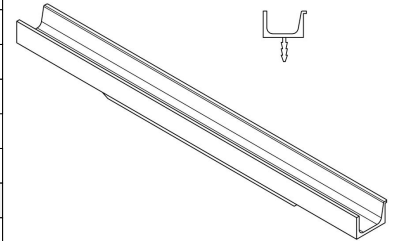

MODEL	0163 JEY2						
REFERENCE	0163397L618						
CUSTOMER REFERENCE							
DESCRIPTION	JEY2 - L397mm brushed brass cava profile handle						
	JEY2 - Tirador latón cava cepillado 397mm						
MATERIAL	ALUMINIUM						
FINISH	BRUSHED BRASS CAVA						
LENGTH	397,00	WIDTH	20,80	HEIGHT	17,70	DIAMETER	0,00
UNIT WEIGHT	NET	0.075 kg		GROSS	0.085 kg		
HOLES	TYPE		NUMBER OF HOLES		CC DISTANCE		
	-		0		- mm		
COMPONENTS							
REFERENCES	UNITS		REFERENCES		UNITS		

PACKAGING	VIEFE STAND								
LABEL				BOX					
EAN 13		EAN 14			INNER BOX	OUTER BOX			
BARCODE	8436531802424	BARCODE	18436531802421	PIECES	15	60			
POSITION	POLYBAG	POSITION	INNER BOX	DIMENSIONS	35x21x6cm	37x22x27cm			
				GROSS WEIGHT	1.275 kg	5.3 kg			
				SCREWS					
				TYPE		-			
				UNITS		0			

CONTROL POINTS AND REQUIREMENTS
<ul style="list-style-type: none"> <li>- The handles have passed the salty spray test, DIN EN ISO 9227 (5% saline solution/48 hours). Test procedure "Neutral Salt Spray Test" (NSS).</li> <li>- Dimensions according to drawing.</li> <li>- Color finish according color samples signed by VIEFE.</li> </ul>