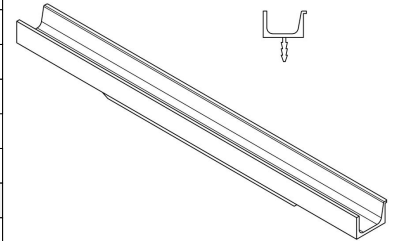

MODEL	0163 JEY2						
REFERENCE	0163497L618						
CUSTOMER REFERENCE							
DESCRIPTION	JEY2 - L497mm brushed brass cava profile handle						
	JEY2 - Tirador latón cava cepillado 497mm						
MATERIAL	ALUMINIUM						
FINISH	BRUSHED BRASS CAVA						
LENGTH	497,00	WIDTH	20,80	HEIGHT	17,70	DIAMETER	0,00
UNIT WEIGHT	NET	0.094 kg		GROSS	0.11 kg		
HOLES	TYPE		NUMBER OF HOLES		CC DISTANCE		
	-		0		- mm		
COMPONENTS							
REFERENCES	UNITS		REFERENCES		UNITS		

PACKAGING	VIEFE STAND								
LABEL			BOX						
EAN 13		EAN 14			INNER BOX	OUTER BOX			
BARCODE	8436531802448	BARCODE	18436531802445	PIECES	10	80			
POSITION	POLYBAG	POSITION	INNER BOX	DIMENSIONS	65x15x6cm	67x32x28cm			
				GROSS WEIGHT	1.1 kg	9.0 kg			
				SCREWS					
				TYPE		-			
				UNITS		0			

CONTROL POINTS AND REQUIREMENTS
<ul style="list-style-type: none"> - The handles have passed the salty spray test, DIN EN ISO 9227 (5% saline solution/48 hours). Test procedure "Neutral Salt Spray Test" (NSS). - Dimensions according to drawing. - Color finish according color samples signed by VIEFE.