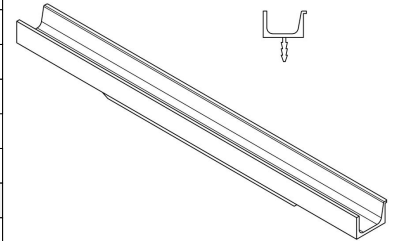

MODEL	0163 JEY2						
REFERENCE	0163597L618						
CUSTOMER REFERENCE							
DESCRIPTION	JEY2 - L597mm brushed brass cava profile handle						
	JEY2 - Tirador latón cava cepillado 597mm						
MATERIAL	ALUMINIUM						
FINISH	BRUSHED BRASS CAVA						
LENGTH	597,00	WIDTH	20,80	HEIGHT	17,70	DIAMETER	0,00
UNIT WEIGHT	NET	0.113 kg		GROSS	0.145 kg		
HOLES	TYPE		NUMBER OF HOLES		CC DISTANCE		
	-		0		- mm		
COMPONENTS							
REFERENCES	UNITS		REFERENCES		UNITS		

PACKAGING	VIEFE STAND								
LABEL			BOX						
EAN 13		EAN 14			INNER BOX	OUTER BOX			
BARCODE	8436531802455	BARCODE	18436531802452	PIECES	10	80			
POSITION	POLYBAG	POSITION		DIMENSIONS	65x15x6cm	67x32x28cm			
				GROSS WEIGHT	1.45 kg	11.8 kg			
				SCREWS					
				TYPE		-			
				UNITS		-			
									

CONTROL POINTS AND REQUIREMENTS
<ul style="list-style-type: none"> - The handles have passed the salty spray test, DIN EN ISO 9227 (5% saline solution/48 hours). Test procedure "Neutral Salt Spray Test" (NSS). - Dimensions according to drawing. - Color finish according color samples signed by VIEFE.