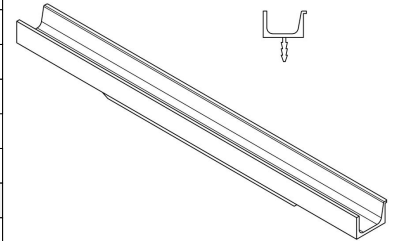

MODEL	0163 JEY2						
REFERENCE	0163797L618						
CUSTOMER REFERENCE							
DESCRIPTION	JEY2 - L797mm brushed brass cava profile handle						
	JEY2 - Tirador latón cava cepillado 797mm						
MATERIAL	ALUMINIUM						
FINISH	BRUSHED BRASS CAVA						
LENGTH	797,00	WIDTH	20,80	HEIGHT	17,70	DIAMETER	0,00
UNIT WEIGHT	NET	0.151 kg		GROSS	0.18 kg		
HOLES	TYPE		NUMBER OF HOLES		CC DISTANCE		
	-		0		- mm		
COMPONENTS							
REFERENCES	UNITS		REFERENCES		UNITS		

PACKAGING	VIEFE STAND								
LABEL				BOX					
EAN 13		EAN 14			INNER BOX	OUTER BOX			
BARCODE	8436531802479	BARCODE	18436531802476	PIECES	10	40			
POSITION	POLYBAG	POSITION	INNER BOX	DIMENSIONS	85x15x6cm	87x32x14cm			
				GROSS WEIGHT	1.8 kg	7.4 kg			
				SCREWS					
				TYPE		-			
				UNITS		0			

CONTROL POINTS AND REQUIREMENTS
<ul style="list-style-type: none"> - The handles have passed the salty spray test, DIN EN ISO 9227 (5% saline solution/48 hours). Test procedure "Neutral Salt Spray Test" (NSS). - Dimensions according to drawing. - Color finish according color samples signed by VIEFE.