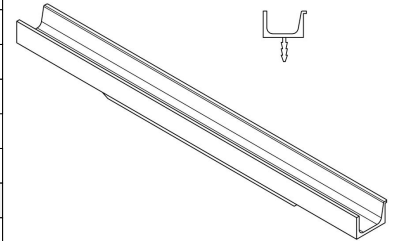

MODEL	0163 JEY2						
REFERENCE	0163897L618						
CUSTOMER REFERENCE							
DESCRIPTION	JEY2 - L897mm brushed brass cava profile handle						
	JEY2 - Tirador latón cava cepillado 897mm						
MATERIAL	ALUMINIUM						
FINISH	BRUSHED BRASS CAVA						
LENGTH	897,00	WIDTH	20,80	HEIGHT	17,70	DIAMETER	0,00
UNIT WEIGHT	NET	0.17 kg		GROSS	0.2 kg		
HOLES	TYPE		NUMBER OF HOLES		CC DISTANCE		
	-		0		- mm		
COMPONENTS							
REFERENCES	UNITS		REFERENCES		UNITS		

PACKAGING	VIEFE STAND								
LABEL			BOX						
EAN 13		EAN 14			INNER BOX	OUTER BOX			
BARCODE	8436531802486	BARCODE	18436531802483	PIECES	5	30			
POSITION	POLYBAG	POSITION	INNER BOX	DIMENSIONS	125x9x6cm	127x29x14cm			
				GROSS WEIGHT	1.0 kg	6.2 kg			
				SCREWS					
				TYPE		-			
				UNITS		0			

CONTROL POINTS AND REQUIREMENTS
<ul style="list-style-type: none"> - The handles have passed the salty spray test, DIN EN ISO 9227 (5% saline solution/48 hours). Test procedure "Neutral Salt Spray Test" (NSS). - Dimensions according to drawing. - Color finish according color samples signed by VIEFE.