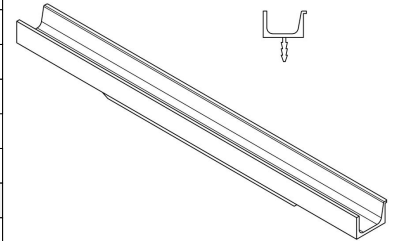

MODEL	0163 JEY2						
REFERENCE	0163997L618						
CUSTOMER REFERENCE							
DESCRIPTION	JEY2 - L997mm brushed brass cava profile handle						
	JEY2 - Tirador latón cava cepillado 997mm						
MATERIAL	ALUMINIUM						
FINISH	BRUSHED BRASS CAVA						
LENGTH	997,00	WIDTH	20,80	HEIGHT	17,70	DIAMETER	0,00
UNIT WEIGHT	NET	0.19 kg		GROSS	0.22 kg		
HOLES	TYPE		NUMBER OF HOLES		CC DISTANCE		
	-		0		- mm		
COMPONENTS							
REFERENCES	UNITS		REFERENCES		UNITS		

PACKAGING	VIEFE STAND								
LABEL				BOX					
EAN 13		EAN 14			INNER BOX	OUTER BOX			
BARCODE	8436531802493	BARCODE	18436531802490	PIECES	5	30			
POSITION	POLYBAG	POSITION	INNER BOX	DIMENSIONS	125x9x6cm	127x28x14cm			
				GROSS WEIGHT	1.1 kg	6.8 kg			
				SCREWS					
				TYPE		-			
				UNITS		0			

CONTROL POINTS AND REQUIREMENTS
<ul style="list-style-type: none"> - The handles have passed the salty spray test, DIN EN ISO 9227 (5% saline solution/48 hours). Test procedure "Neutral Salt Spray Test" (NSS). - Dimensions according to drawing. - Color finish according color samples signed by VIEFE.