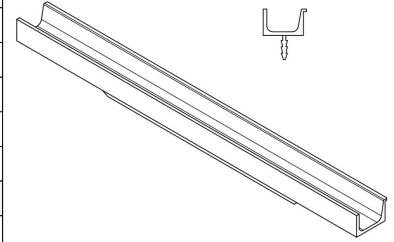

MODEL	0163 JEY2						
REFERENCE	0163997LM2						
CUSTOMER REFERENCE							
DESCRIPTION	JEY2 - L997mm black alu profile handle						
	JEY2 - Tirador perfil negro 997mm						
MATERIAL	ALUMINIUM						
FINISH	MATT BLACK						
LENGTH	997,00	WIDTH	20,80	HEIGHT	17,70	DIAMETER	0,00
UNIT WEIGHT	NET	0.19 kg		GROSS	0.22 kg		
HOLES	TYPE		NUMBER OF HOLES		CC DISTANCE		
	-		0		- mm		
<b>COMPONENTS</b>							
REFERENCES	UNITS		REFERENCES		UNITS		

PACKAGING	VIEFE STAND								
LABEL				BOX					
EAN 13		EAN 14			INNER BOX	OUTER BOX			
BARCODE	8436531788124	BARCODE	18436531788121	PIECES	5	0			
POSITION	POLYBAG	POSITION	INNER BOX	DIMENSIONS	TUB Ø5x105cm				
				GROSS WEIGHT	1.1 kg	0.2 kg			
				SCREWS					
				TYPE		-			
				UNITS		-			

CONTROL POINTS AND REQUIREMENTS
<ul style="list-style-type: none"> <li>- The handles have passed the salty spray test, DIN EN ISO 9227 (5% saline solution/48 hours). Test procedure "Neutral Salt Spray Test" (NSS).</li> <li>- Dimensions according to drawing.</li> <li>- Color finish according color samples signed by VIEFE.</li> </ul>