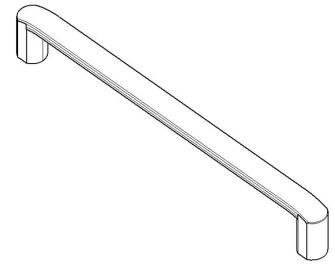

MODEL	0241 ROMA						
REFERENCE	0241160Z01						
CUSTOMER REFERENCE							
DESCRIPTION	ROMA - CC160L175mm polished chrome handle						
	ROMA - Tirador cromo brillo CC160L175mm						
MATERIAL	ZINC ALLOY						
FINISH	POLISHED CHROME						
LENGTH	175,00	WIDTH	30,00	HEIGHT	14,00	DIAMETER	0,00
UNIT WEIGHT	NET	0.135 kg		GROSS	0.145 kg		
HOLES	TYPE		NUMBER OF HOLES		CC DISTANCE		
	M4		2		160 mm		
COMPONENTS							
REFERENCES	UNITS		REFERENCES		UNITS		

PACKAGING	VIEFE STAND								
LABEL			BOX						
EAN 13		EAN 14			INNER BOX	OUTER BOX			
BARCODE	8436531777944	BARCODE	18436531777941	PIECES	25	75			
POSITION	POLYBAG	POSITION	INNER BOX	DIMENSIONS	19,7x23,5x10,2cm	24,8x21x32,4cm			
				GROSS WEIGHT	3.625 kg	11.075 kg			
				SCREWS					
				TYPE		M4x25			
				UNITS		2			

CONTROL POINTS AND REQUIREMENTS
<ul style="list-style-type: none"> - The handles have passed the salty spray test, DIN EN ISO 9227 (5% saline solution/48 hours). Test procedure "Neutral Salt Spray Test" (NSS). - Dimensions according to drawing. - Color finish according color samples signed by VIEFE.