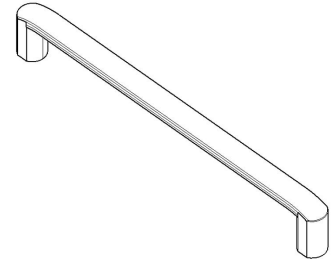

MODEL	0241 ROMA						
REFERENCE	0241160Z23						
CUSTOMER REFERENCE							
DESCRIPTION	ROMA - CC160L175mm brushed nickel handle						
	ROMA - Tirador níquel cepillado CC160L175mm						
MATERIAL	ZINC ALLOY						
FINISH	BRUSHED NICKEL						
LENGTH	175,00	WIDTH	30,00	HEIGHT	14,00	DIAMETER	0,00
UNIT WEIGHT	NET	0.135 kg			GROSS	0.145 kg	
HOLES	TYPE		NUMBER OF HOLES		CC DISTANCE		
	M4		2		160 mm		
COMPONENTS							
REFERENCES	UNITS		REFERENCES			UNITS	

PACKAGING	VIEFE STAND									
LABEL			BOX							
EAN 13		EAN 14			INNER BOX	OUTER BOX				
BARCODE	8436531777951	BARCODE	18436531777958	PIECES	25	75				
POSITION	POLYBAG	POSITION	INNER BOX	DIMENSIONS	19,7x23,5x10,2cm	24,8x21x32,4cm				
				GROSS WEIGHT		3.625 kg	11.075 kg			
				SCREWS						
								TYPE		M4x25
								UNITS		2

### CONTROL POINTS AND REQUIREMENTS

- The handles have passed the salty spray test, DIN EN ISO 9227 (5% saline solution/48 hours). Test procedure "Neutral Salt Spray Test" (NSS).
- Dimensions according to drawing.
- Color finish according color samples signed by VIEFE.