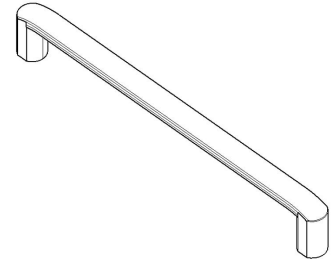

MODEL	0241 ROMA						
REFERENCE	0241160Z28						
CUSTOMER REFERENCE							
DESCRIPTION	ROMA - CC160L175mm brushed gold handle						
	ROMA - Tirador oro cepillado CC160L175mm						
MATERIAL	ZAMAK						
FINISH	BRUSHED GOLD						
LENGTH	175,00	WIDTH	30,00	HEIGHT	14,00	DIAMETER	0,00
UNIT WEIGHT	NET	0.135 kg		GROSS	0.145 kg		
HOLES	TYPE		NUMBER OF HOLES		CC DISTANCE		
	M4		2		160 mm		
COMPONENTS							
REFERENCES	UNITS		REFERENCES		UNITS		

PACKAGING	VIEFE STAND								
LABEL				BOX					
EAN 13		EAN 14			INNER BOX	OUTER BOX			
BARCODE	8436531803094	BARCODE	18436531803091	PIECES	25	75			
POSITION	POLYBAG	POSITION	INNER BOX	DIMENSIONS	19,7x23,5x10,2cm	24,8x21x32,4cm			
				GROSS WEIGHT	3.625 kg	11.075 kg			
				SCREWS					
				TYPE				M4x25	
				UNITS				2	

CONTROL POINTS AND REQUIREMENTS
<ul style="list-style-type: none"> - The handles have passed the salty spray test, DIN EN ISO 9227 (5% saline solution/48 hours). Test procedure "Neutral Salt Spray Test" (NSS). - Dimensions according to drawing. - Color finish according color samples signed by VIEFE.