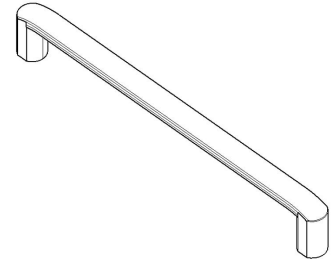

MODEL	0241 ROMA						
REFERENCE	0241192Z01						
CUSTOMER REFERENCE							
DESCRIPTION	ROMA - CC192L207mm polished chrome handle						
	ROMA - Tirador cromo brillo CC192L207mm						
MATERIAL	ZINC ALLOY						
FINISH	POLISHED CHROME						
LENGTH	207,00	WIDTH	30,00	HEIGHT	14,00	DIAMETER	0,00
UNIT WEIGHT	NET	0.155 kg		GROSS	0.165 kg		
HOLES	TYPE		NUMBER OF HOLES		CC DISTANCE		
	M4		2		192 mm		
COMPONENTS							
REFERENCES	UNITS		REFERENCES		UNITS		

PACKAGING		VIEFE STAND									
LABEL				BOX							
EAN 13		EAN 14			INNER BOX	OUTER BOX					
BARCODE	8436531777968	BARCODE	18436531777965	PIECES	25	75					
POSITION	POLYBAG	POSITION	INNER BOX	DIMENSIONS	22,2x23,5x10,2cm	24,8x23,5x32,4cm					
				GROSS WEIGHT	4.125 kg	12.575 kg					
				SCREWS							
				TYPE				M4x25			
				UNITS				2			

<p><b>CONTROL POINTS AND REQUIREMENTS</b></p> <ul style="list-style-type: none"> <li>- The handles have passed the salty spray test, DIN EN ISO 9227 (5% saline solution/48 hours). Test procedure "Neutral Salt Spray Test" (NSS).</li> <li>- Dimensions according to drawing.</li> <li>- Color finish according color samples signed by VIEFE.</li> </ul>
---