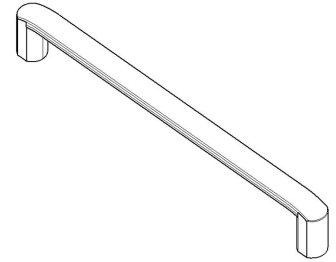

MODEL	0241 ROMA						
REFERENCE	0241192Z28						
CUSTOMER REFERENCE							
DESCRIPTION	ROMA - CC192L207mm brushed gold handle						
	ROMA - Tirador oro cepillado CC192L207mm						
MATERIAL	ZAMAK						
FINISH	BRUSHED GOLD						
LENGTH	207,00	WIDTH	30,00	HEIGHT	14,00	DIAMETER	0,00
UNIT WEIGHT	NET	0.155 kg		GROSS	0.165 kg		
HOLES	TYPE		NUMBER OF HOLES		CC DISTANCE		
	M4		2		192 mm		
COMPONENTS							
REFERENCES	UNITS		REFERENCES		UNITS		

PACKAGING		VIEFE STAND									
LABEL				BOX							
EAN 13		EAN 14			INNER BOX	OUTER BOX					
BARCODE	8436531803117	BARCODE	18436531803114	PIECES	25	50					
POSITION	POLYBAG	POSITION	INNER BOX	DIMENSIONS							
				GROSS WEIGHT				4.125 kg	8.45 kg		
				SCREWS							
				TYPE				M4x25			
				UNITS				2			
											

### CONTROL POINTS AND REQUIREMENTS

- The handles have passed the salty spray test, DIN EN ISO 9227 (5% saline solution/48 hours). Test procedure "Neutral Salt Spray Test" (NSS).
- Dimensions according to drawing.
- Color finish according color samples signed by VIEFE.